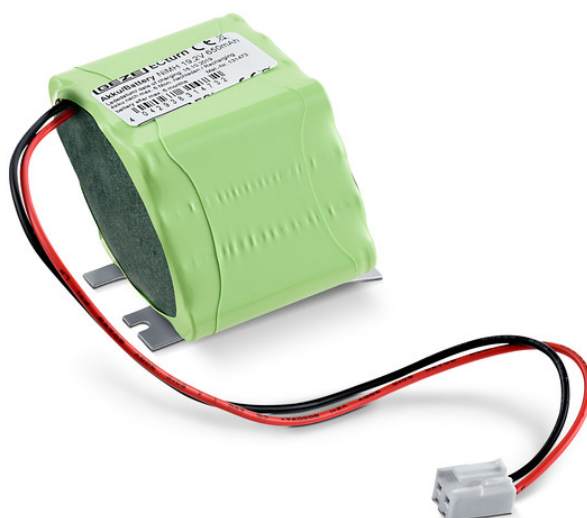

Product data sheet

Rechargeable battery

Ecturn

Operation safeguarded in the event of a power failure

AREAS OF APPLICATION

- → Single-action, single leaf, right and left closing doors
- → Entrance and interior doors with moderate access frequency